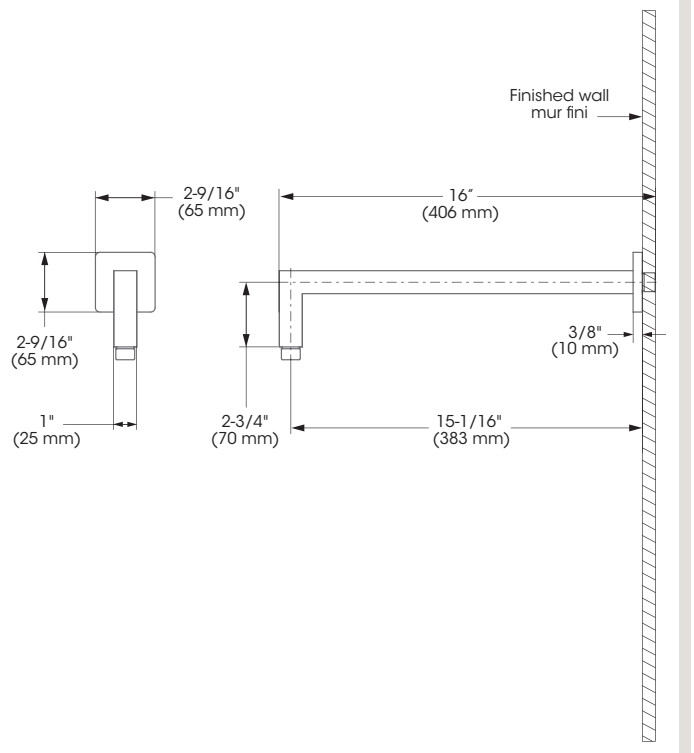

Style: **ACCESS**

Shower arm – Bras de douche

90° shower arm

FINISH	Polished chrome
INSTALLATION	Wall-mount installation
SHOWER ARM DIMENSIONS	16"
FLANGE DIMENSIONS	2-9/16" x 2-9/16"
COMPOSITION	Brass
CONNECTIONS	1/2" NPT

Bras de douche à 90°

FINI	Chrome poli
INSTALLATION	Installation murale
DIMENSIONS BRAS DE DOUCHE	16 po
DIMENSIONS BRIDE	2-9/16 po x 2-9/16 po
COMPOSITION	Laiton
CONNEXIONS	1/2 po NPT

SPECFCDEC0003_v141202

This product is covered by a limited lifetime warranty. Consult our website for complete details.

Bélanger follows cUPC certification standards for shower components.

Bélanger respecte les normes de certification cUPC pour ses composantes de douche.