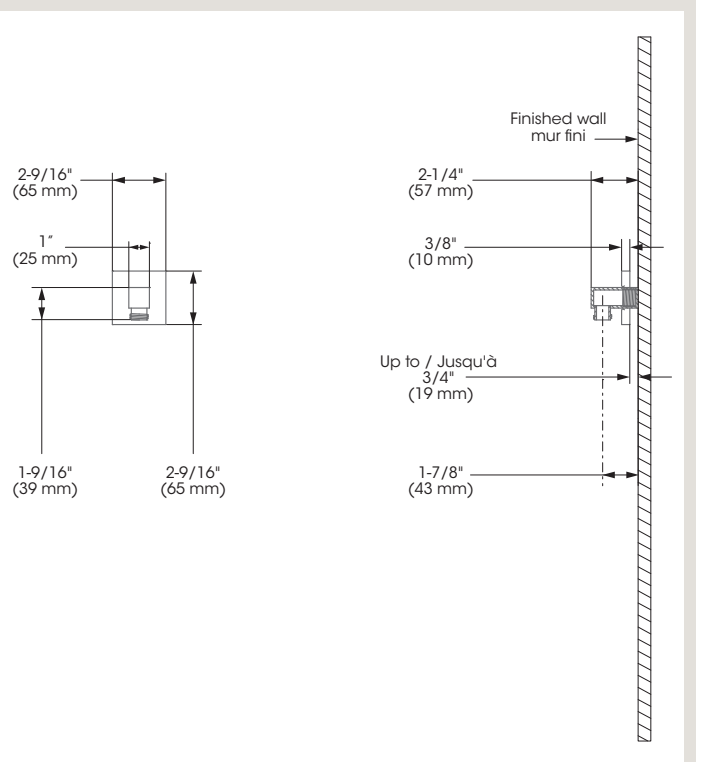

Style: **ACCESS**

Water supply elbow – Coude d'alimentation

FINISH	Polished chrome
INSTALLATION	3/4" adjustment
FLANGE DIMENSIONS	2-1/2" x 2-1/2" x 3/8"
COMPOSITION	Brass
CONNECTIONS	1/2" NPT

FINISH	Polished chrome
INSTALLATION	3/4" adjustment
FLANGE DIMENSIONS	2-1/2" x 2-1/2" x 3/8"
COMPOSITION	Brass
CONNECTIONS	1/2" NPT

This product is covered by a limited lifetime warranty. Consult our website for complete details.

Bélanger follows cUPC certification standards for shower components.

Bélanger respecte les normes de certification cUPC pour ses composantes de douche.